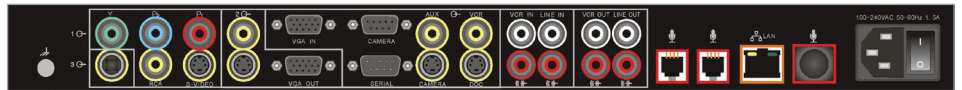

Polycom QDX 6000 Specifications

Model Available

Polycom QDX 6000 package includes: Polycom EagleEye™ QDX Camera, codec, two microphones, cables and remote control

Video Standards & Protocols

- H.264, H.263, H.261

People Video Resolution

- 4SIF/4CIF 16:9 at 256 Kbps–4 Mbps
- SIF (352 x 240), CIF (352 x 288)
- QSIF (176 x 120), QCIF (176 x 144)

Content Video Resolutions

- H.264 Content
  - XGA (1024x768)
  - SVGA (800x600)
- Output
  - XGA (1024x768)

Camera

- Polycom EagleEye QDX Camera
  - 16:9 aspect ratio
  - 12X optical zoom
  - 72deg FOV at min zoom
  - +/- 100 deg pan range
  - +20/-30 deg tilt range

Audio Standards & Protocols

- Polycom StereoSurround™
- 22kHz bandwidth with Polycom Siren™ 22
- 14kHz bandwidth – Polycom Siren 14, G.722.1 Annex C
- 7 kHz bandwidth with G.722, G.722.1
- 3.4 kHz bandwidth with G.711, G.728
- Automatic gain control
- Automatic noise suppression
- Instant adaptation echo cancellation
- Audio error concealment

Other ITU-Supported Standards

- H.224 far-end camera control
- H.323 Annex Q far-end camera control
- H.225, H.245, H.241
- H.239 dual stream
- H.460 NAT/firewall traversal

Network

- Interfaces
  - 10/100 auto NIC switch, RJ45 connectors
- H.323 up to 4 Mbps
- Lost Packet Recovery™ (LPR™) for QoS

User Interface

- Directory services
- System management
  - Web-based
  - SNMP

CDR

- International languages (16)
- Message overlay
- Customisable logo

Security

- Security mode
- Embedded AES FIPS 197, H.235V3 and H.233/234

Content

- Content sharing (H.239)
  - Polycom People+Content™ IP

Electrical

1. Auto sensing power supply
   - Typical operating voltage/power 127VA @ 115V @ 60 Hz @ .57 PF
   - Typical operating voltage/power 163VA @ 230V @ 60 Hz @ .44 PF
   - Typical operating voltage/power 152VA @ 230V @ 50 Hz @ .47 PF
2. These numbers were empirically collected under TYPICAL operating conditions. No attempt was made to force max power consumption.

Environmental Specification

- Operating Temperature: 0–40°C
- Operating Humidity: 10–80%
- Non-Operating Temperature: -40° -70° C
- Non-Operating Humidity (Non-condensing): 10–90%
- Maximum altitude: 3000 metres (10,000 feet)

Physical Characteristics

- Polycom QDX 6000 series base box (1U): 17.2" (W) x 10.24" (D) x 1.73" (H)

Warranty

- One-year return to factory parts and labour
- 90-day software warranty

Technical Documentation

- Award-winning documentation for setting up, maintaining, and using the system available at www.polycom.com/videodocumentation

Options

- EagleEye QDX Flat Panel/Wall Mounting Shelf
  - 2215-24143-001
- Stereo Speaker Kit
  - 2200-2169-120 (120V)
  - 2200-2169-240 (240V)
- EagleEye Camera Cable
  - 2457-30821-002 (10 m)